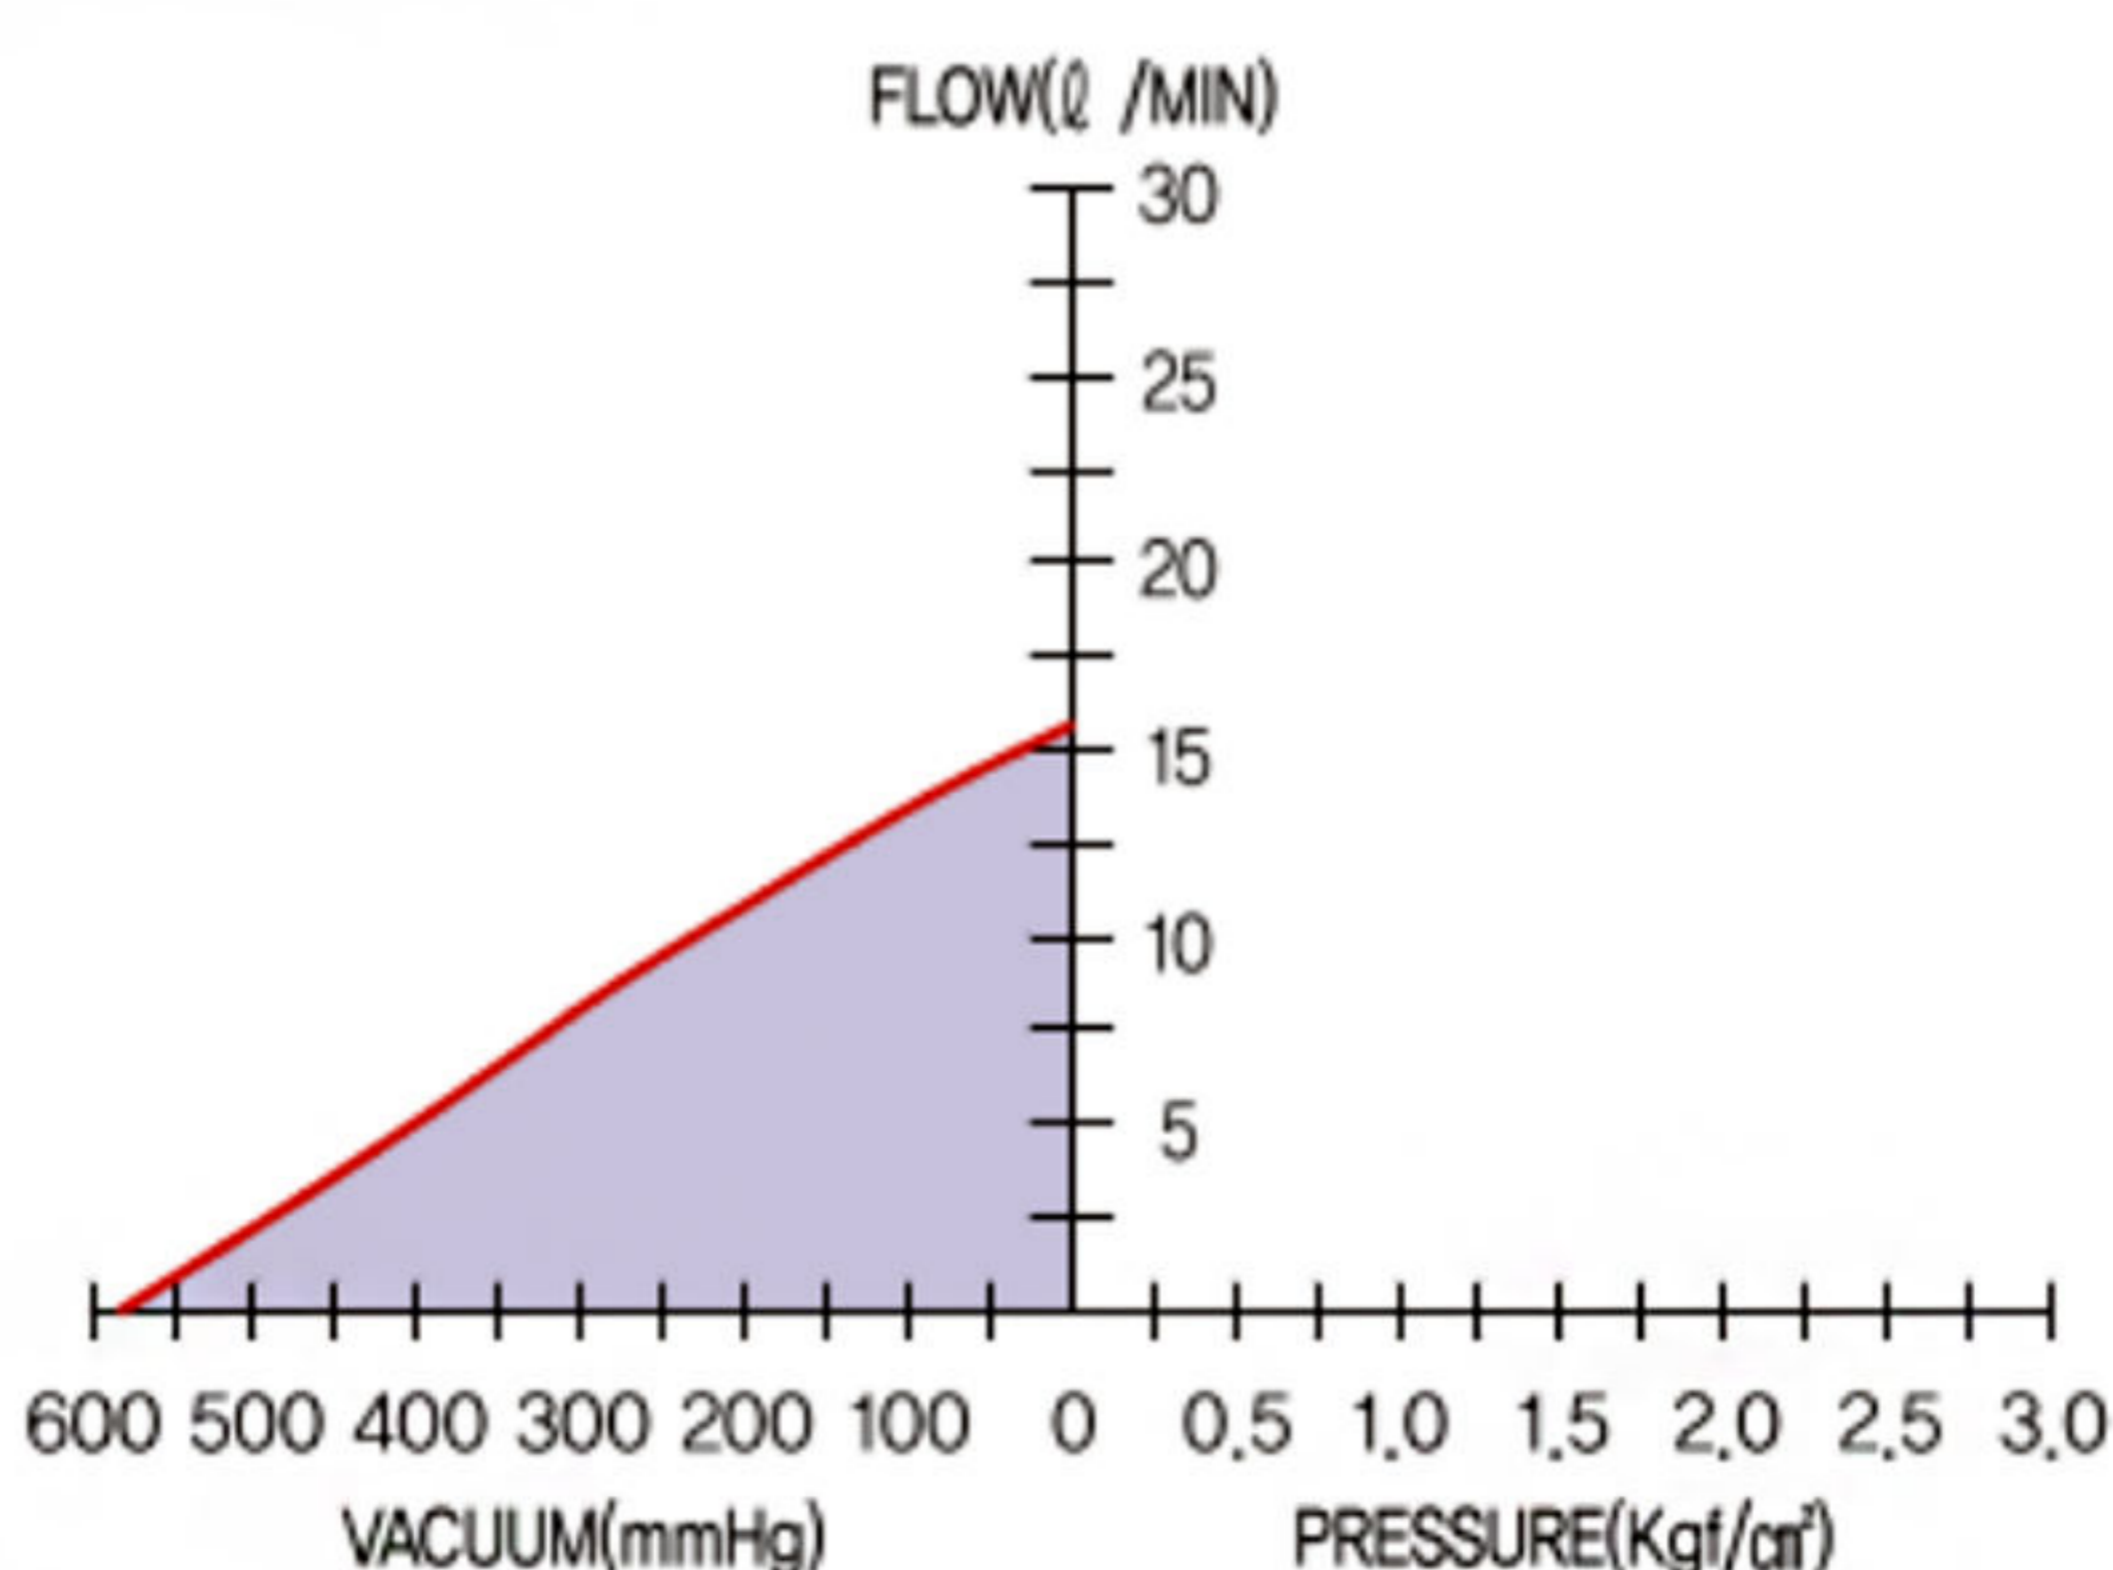

DC Air Pump

CS-0630A

제품사진

DIMENSIONS

PERFORMANCE CURVE

ROOM TEMP : 24°C
POWER SUPPLY : DC 12V

SPECIFICATIONS

ITEM		MODEL CS-0630A
Power Supply		DC 12V
Input		11 W
Maximum Current		1.0 A
Maximum Pressure		-
Maximum Vacuum		580 mmHg
Maximum Capacity		16 L/min (254GPH)
Ambient Temperature		0°C ~ 60°C
Hose Connected[mm]	Inlet	Ø6
	Outlet	Ø6
Dimension		108 * 39 * 62