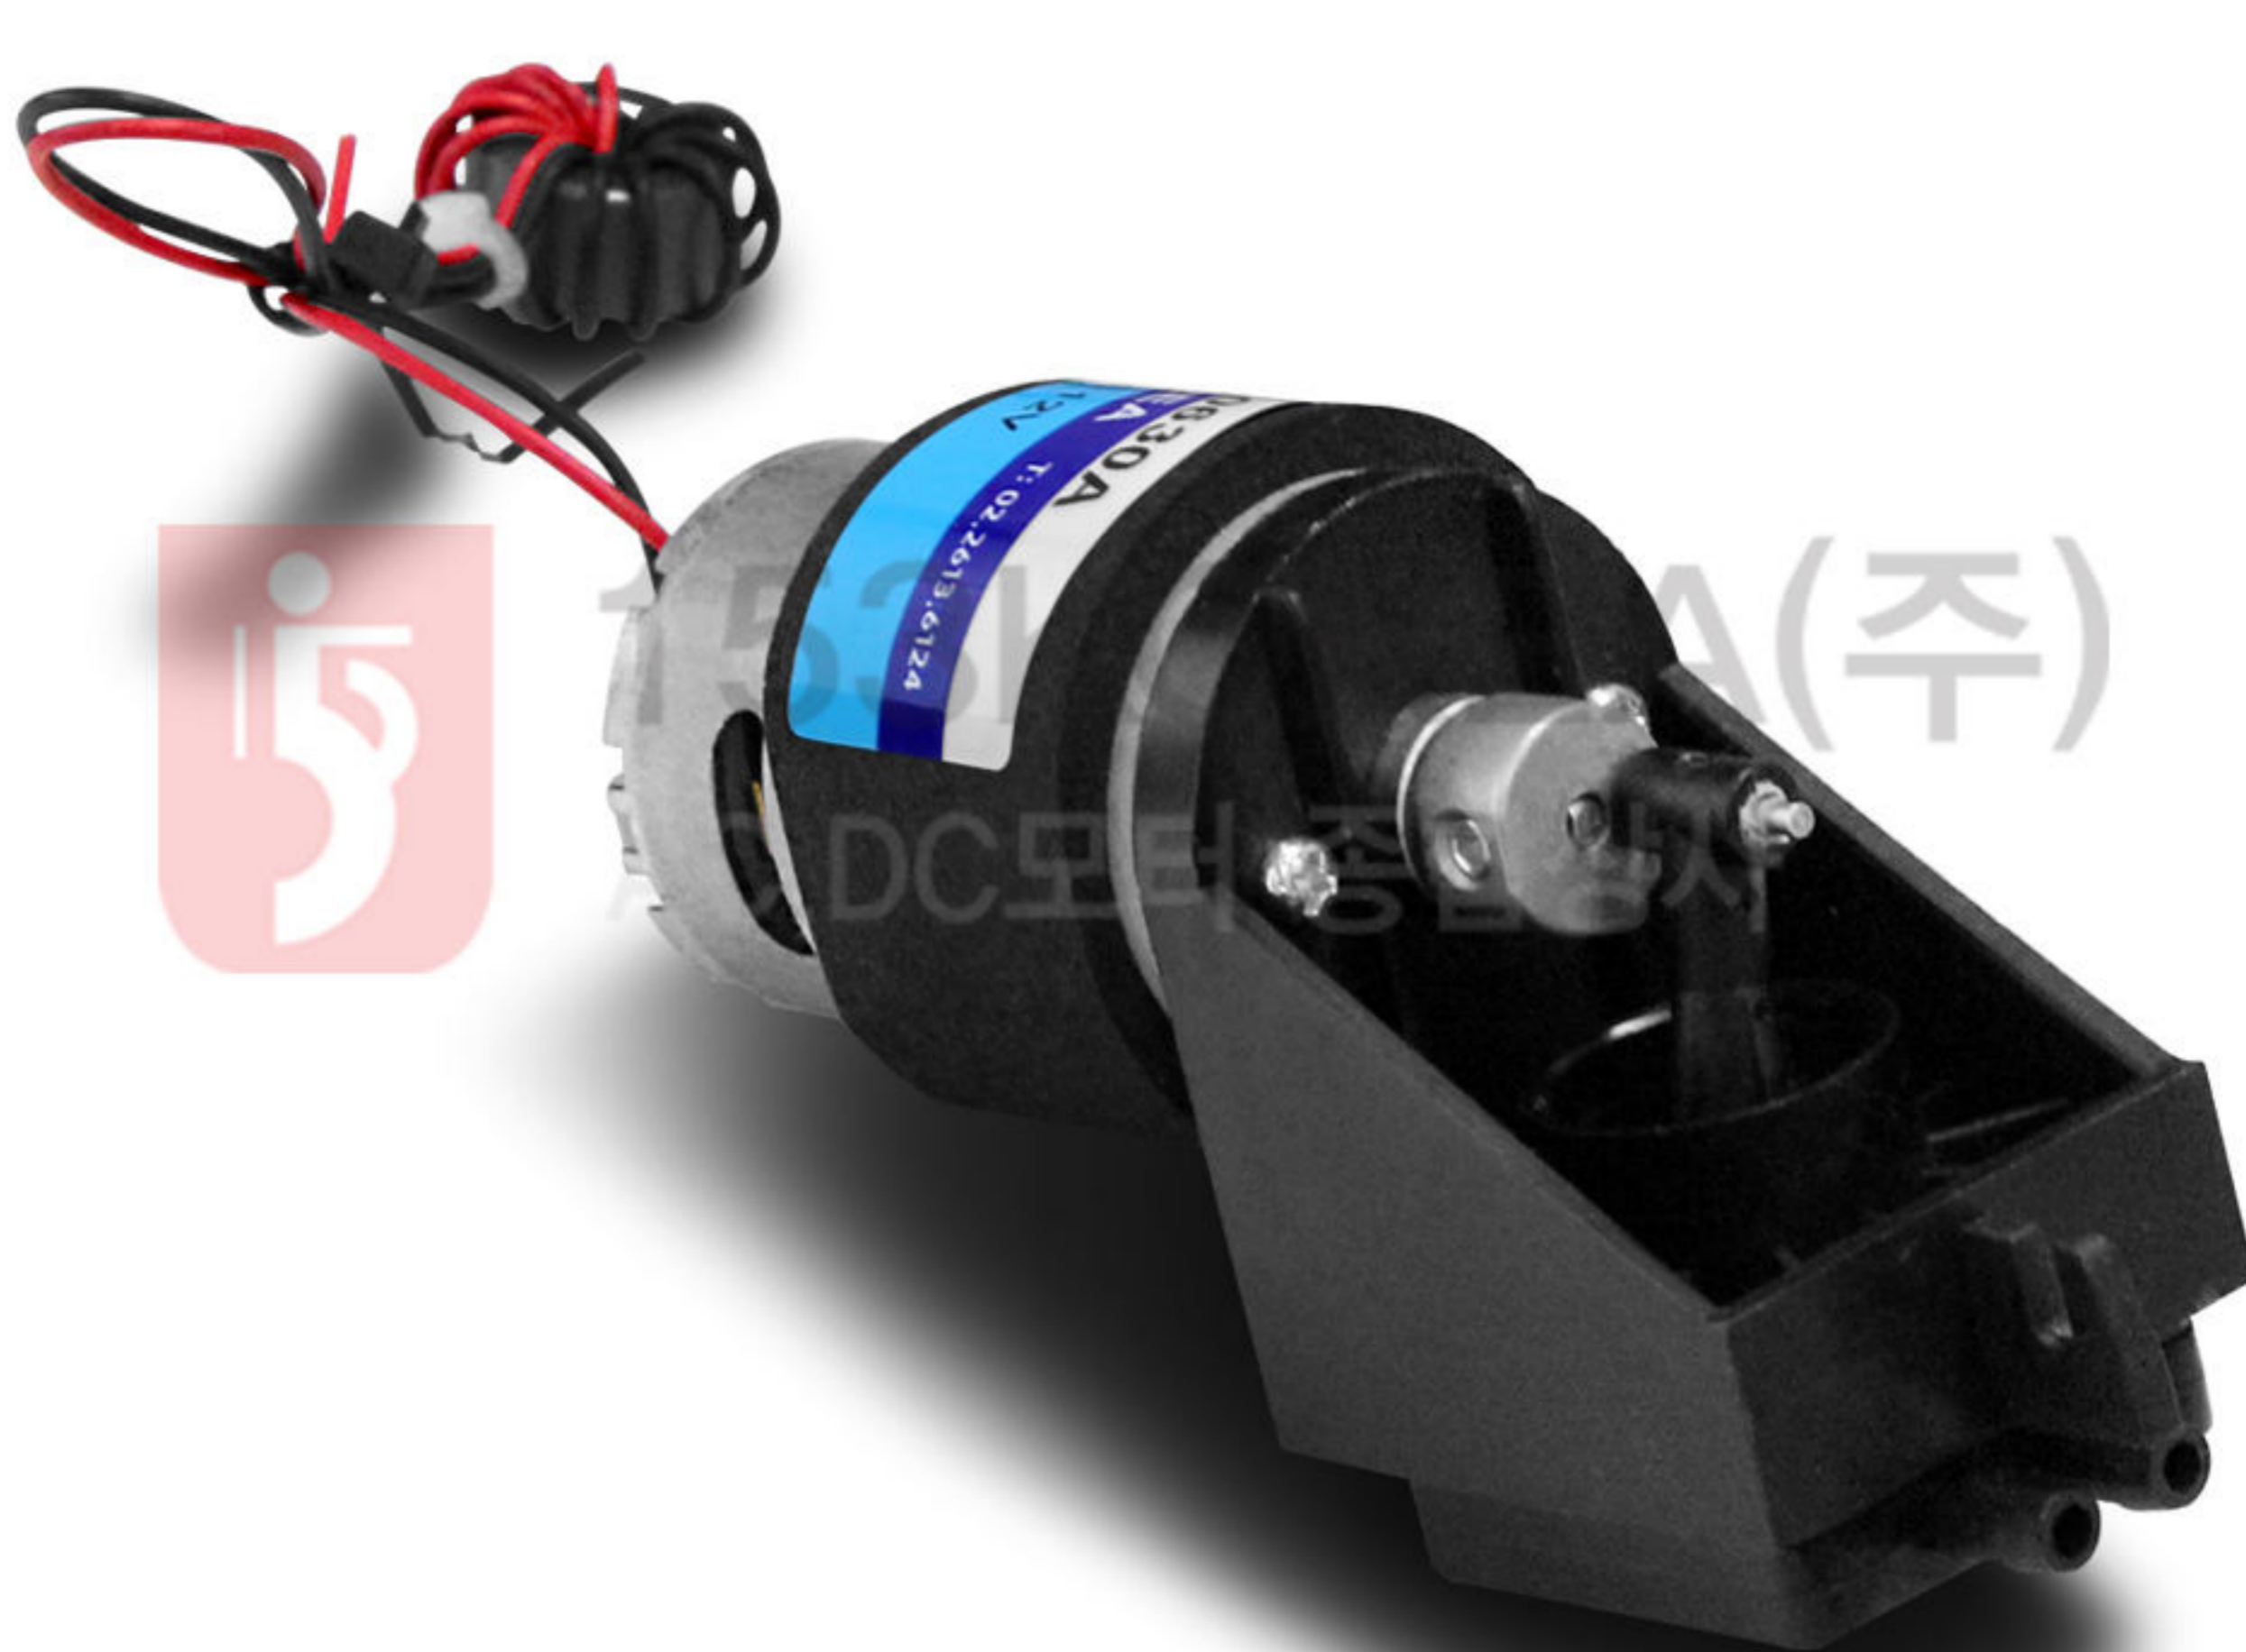

DC Air Pump

CS-0630A

제품사진

DIMENSIONS

PERFORMANCE CURVE

ROOM TEMP : 24°C
POWER SUPPLY : DC 12V

SPECIFICATIONS

ITEM		MODEL CS-0630A
Power Supply		DC 12V
Input		11 W
Maximum Current		1.0 A
Maximum Pressure		-
Maximum Vacuum		580 mmHg
Maximum Capacity		16 L/min (254GPH)
Ambient Temperature		0°C ~ 60°C
Hose Connected[mm]	Inlet	Ø6
	Outlet	Ø6
Dimension		108 * 39 * 62