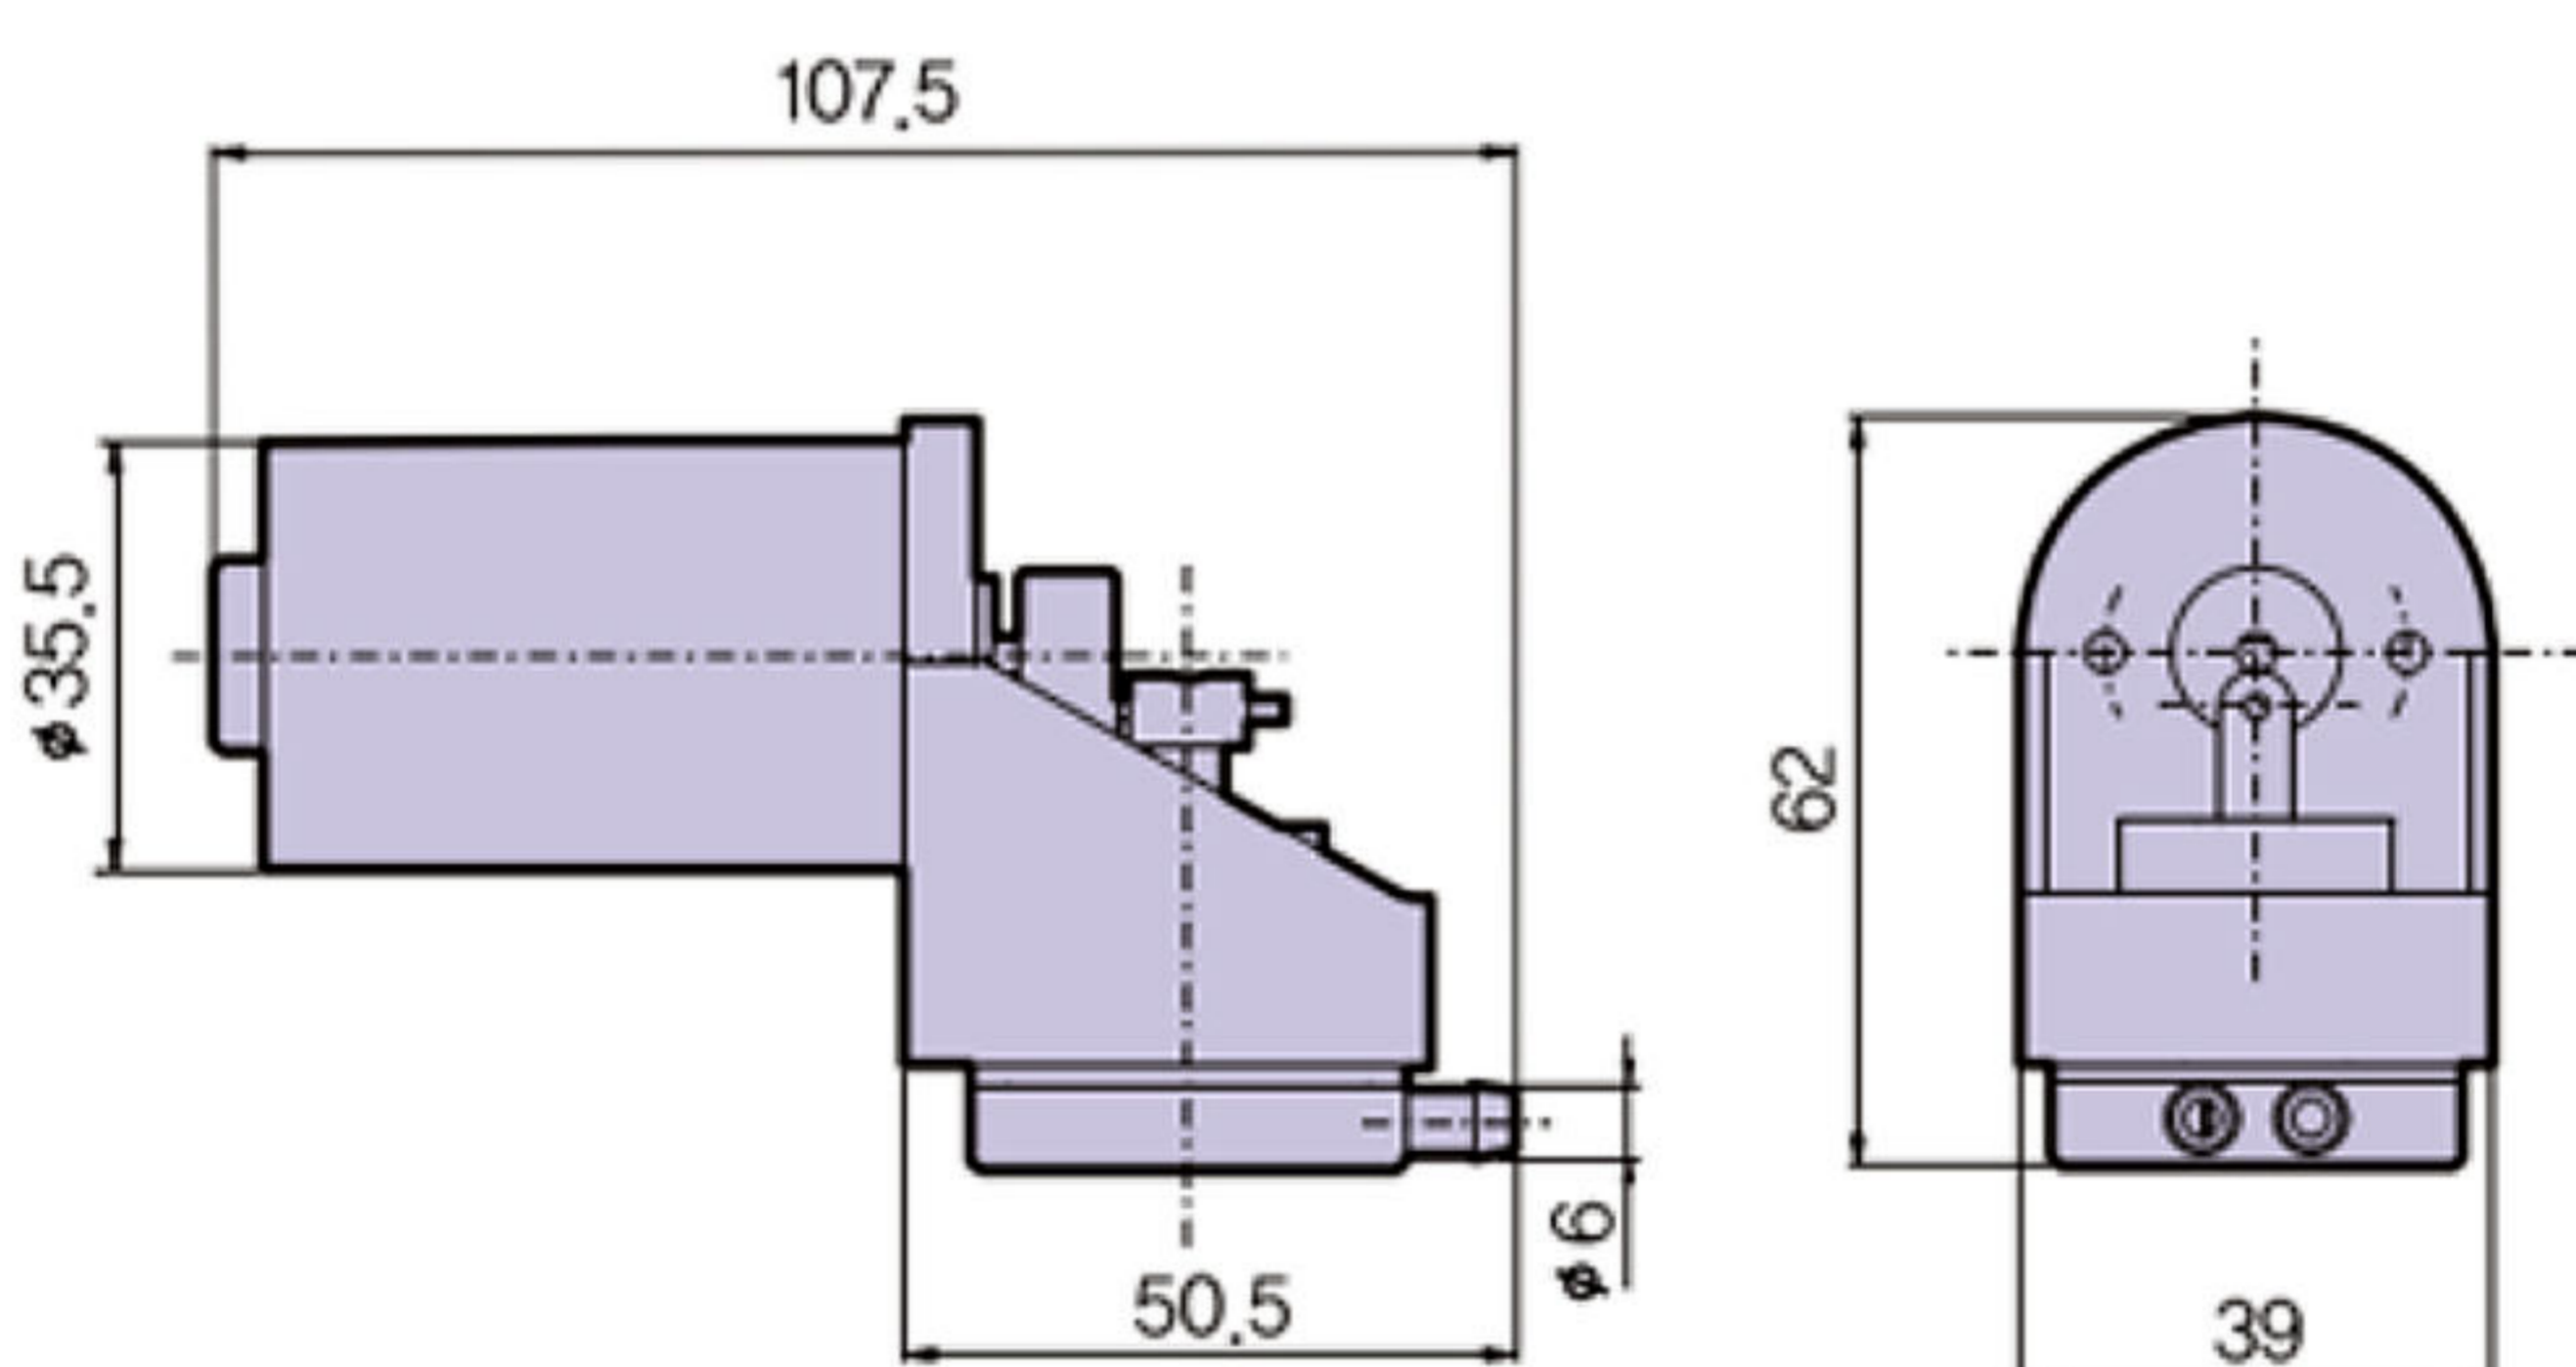

DC Air Pump

CS-0630A

제품사진

DIMENSIONS

PERFORMANCE CURVE

ROOM TEMP : 24°C
POWER SUPPLY : DC 12V

SPECIFICATIONS

ITEM		MODEL CS-0630A
Power Supply		DC 12V
Input		11 W
Maximum Current		1.0 A
Maximum Pressure		-
Maximum Vacuum		580 mmHg
Maximum Capacity		16 L/min (254GPH)
Ambient Temperature		0°C ~ 60°C
Hose Connected[mm]	Inlet	Ø6
	Outlet	Ø6
Dimension		108 * 39 * 62