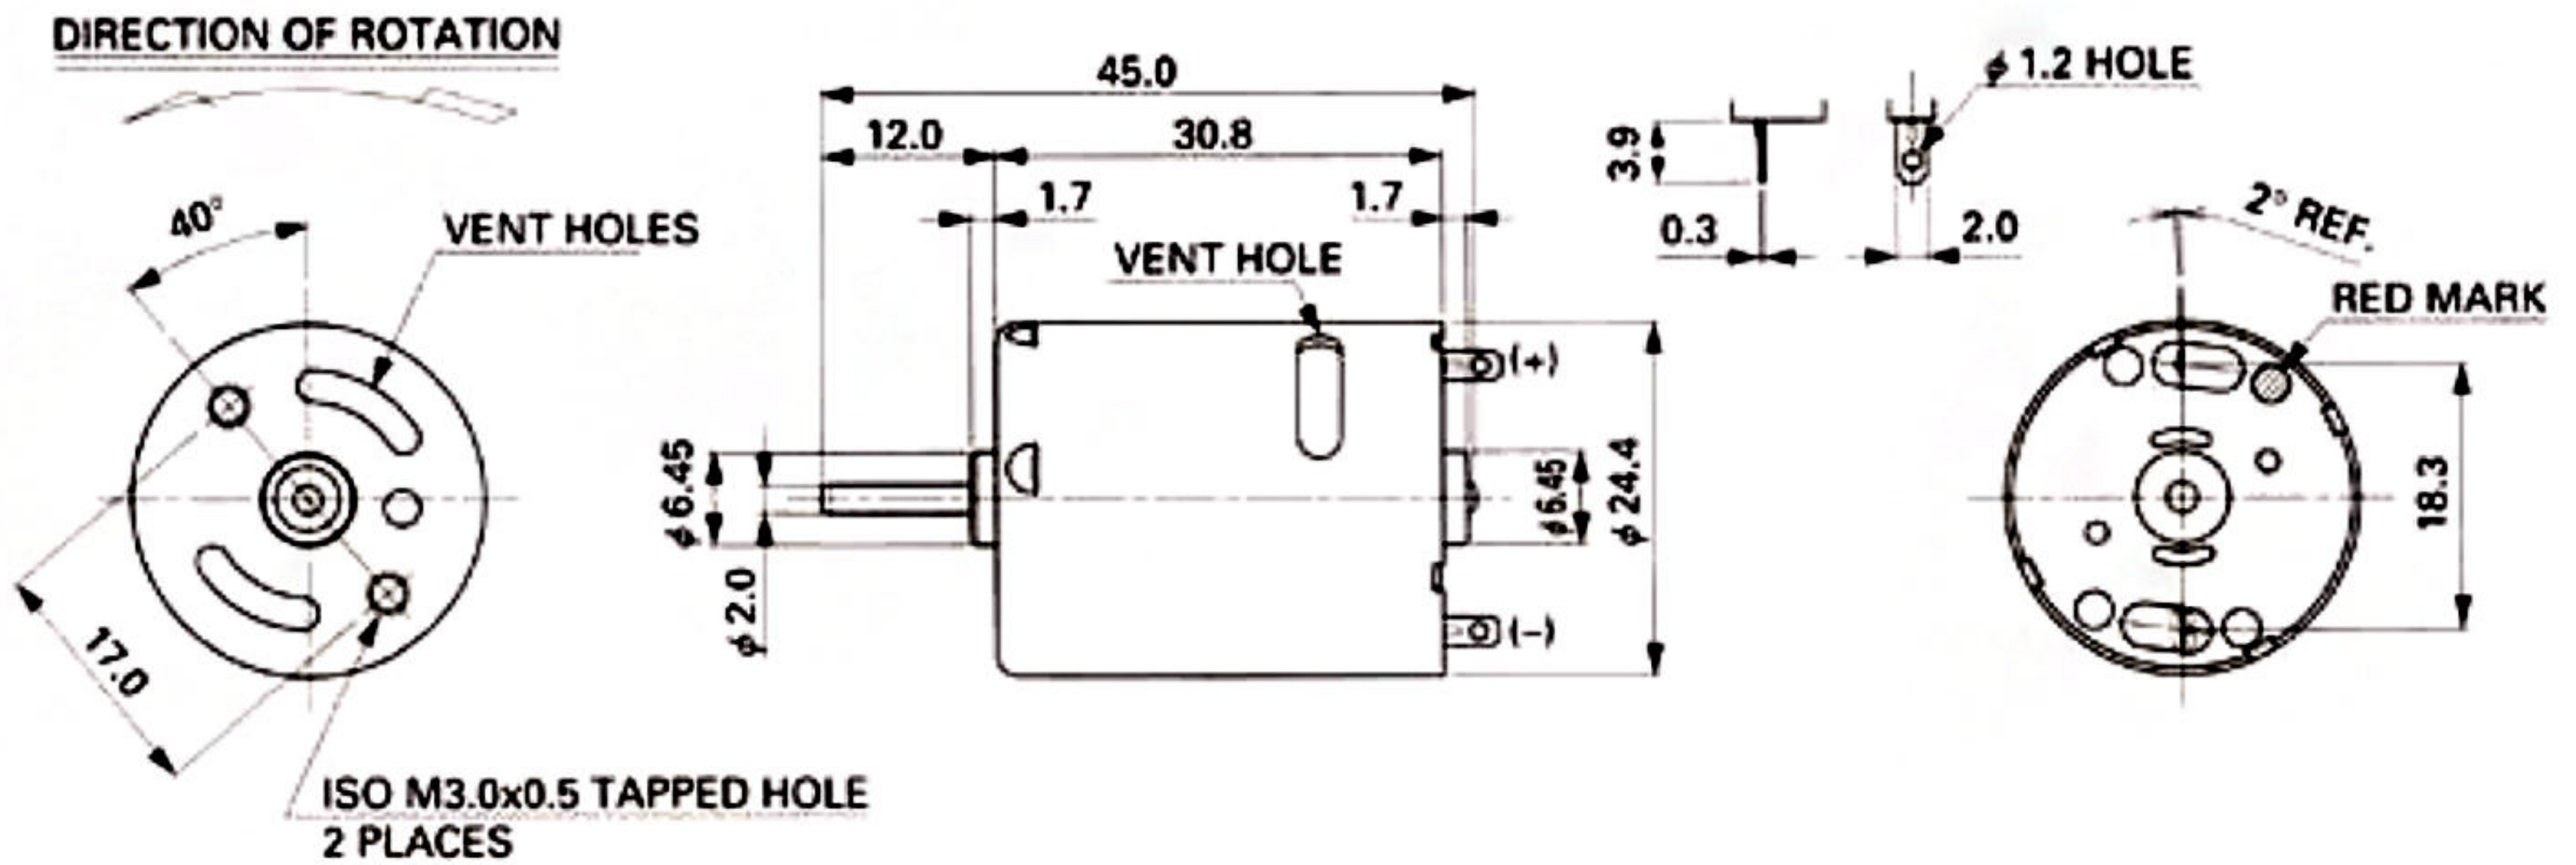

# MABUCHI Small DC

## RK-384CA

### DIMENSIONS

### SPECIFICATION

MODEL	VOLTAGE		NO LOAD		AT MAXIMUM EFFICIENCY					STALL		
	OPERATING RANGE	NOMINAL	SPEED r/min	CURRENT A	SPEED r/min	CURRENT A	TORQUE g·cm	TORQUE mN·m	OUTPUT W	TORQUE g·cm	TORQUE mN·m	CURRENT A
RK-370SD-2870	4.5~9.6	7.2V CONSTANT	16500	0.34	13700	1.73	60	5.88	8.43	370	36.3	8.77